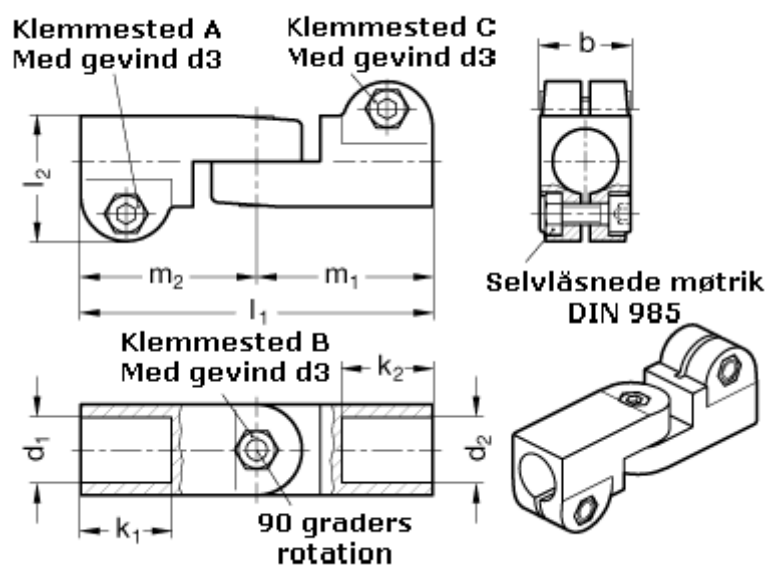

Article number: 20285B14B142BL

Description: E+G Swivel clamp connector joint  
GN285-B14-B14-2-BL

## Measures

$b = 25$

$m_1 = 48.5$

$d_1 = B14$

$m_2 = 48.5$

$d_2 = B14$

$d_3 = M 6$

$k_1 = 25$